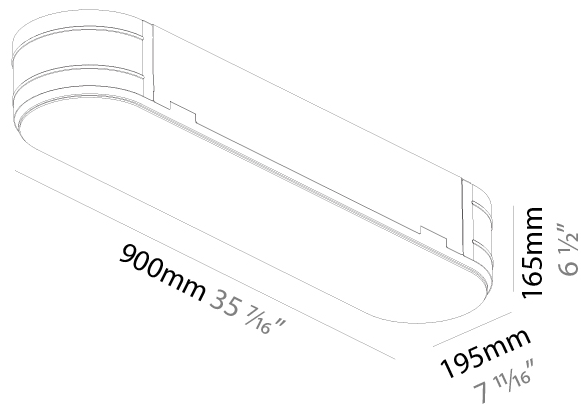

GENERAL

Series: Smoothy
Subseries: Smoothline
Brand: Prolicht
Division: Architectural
Mounting Type: Trimless
Mounting Location: Ceiling
Subcategory: Ambient

PHYSICAL

Shape: Oval
Length (mm): 900
Length (in): 35 7/16
Width (mm): 195
Width (in): 7 13/16
Depth (mm): 165
Depth (in): 6 1/2
Ceiling Thickness (mm): 10 / 12.5 / 15 / 25 / 30
Ceiling Thickness (in): 3/8 or 1/2 or 9/16 or 1 or 1 3/16
Min. Recessing Depth (mm): 180
Min. Recessing Depth (in): 7 1/16
Light Distribution: Direct
Weight (kg): 5.756
Weight (lbs): 12.66
Diffuser: PMMA - Opal
Fixture Material: Extruded Aluminum / Steel
Cut-out Measurements: 935mm / 36 15/16" x 230mm / 9 1/16"
Upon Request: Unique Sizes Unique Ceiling Thickness Unique Mounting Depth Spot Inserts

ELECTRICAL

Lamp Type: LED (Zhaga Standard)
Input Wattage (W): 31.5
Total Output Wattage (W): 27
Dimming: [Tri-Mode (Non-Dimming and Phase Dimming (120Vac only) and 0-10V Dimming)](#)
Driver Included: Yes
Driver Location: Integrated
Driver Type: Constant Current - Universal
Driver Class: Class 2
Input Voltage (V): 120 - 277
Constant Current (mA): 500

LED

[Color Temperature (*K): 3000 / 3500 / 4000](#)
Max. Delivered Lumen (lm): 2340 / 2518 / 2570
CRI: >80 CRI
Lamp Life (hrs): 50000
Upon Request: RGB-W Tunable White Special Color Temperature CRI90

OPTICAL

RATINGS AND CERTIFICATIONS

Certified By: Certified for North American Standards
IP rating: IP20

PROJECT
TYPE
SPECIFIER
QUANTITY
DATE

935mm x 230mm
36 13/16" x 9 1/16"

10 | 12 1/2 | 15 | 25 | 30mm
3/8" | 1/2" | 9/16" | 1" | 3/16"