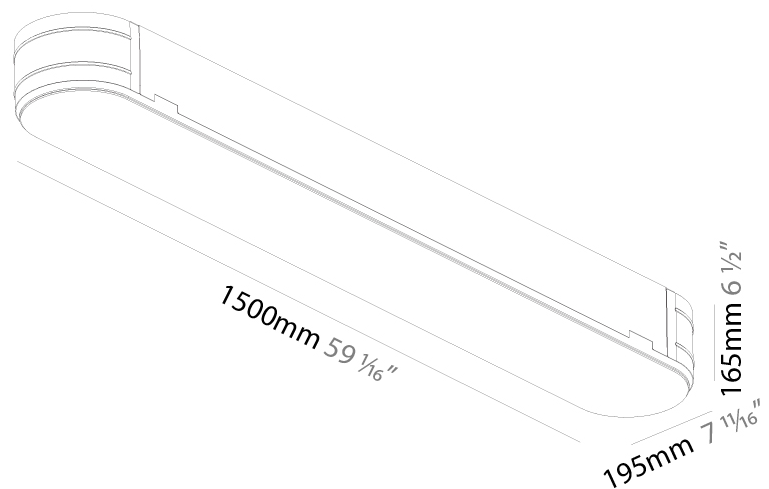

GENERAL

Series: Smoothy
Subseries: Smoothline
Brand: Prolicht
Division: Architectural
Mounting Type: Trimless
Mounting Location: Ceiling
Subcategory: Ambient

PHYSICAL

Shape: Oval
Length (mm): 1500
Length (in): 59 1/16
Width (mm): 195
Width (in): 7 11/16
Depth (mm): 165
Depth (in): 6 1/2
Ceiling Thickness (mm): 10 / 12.5 / 15 / 25 / 30
Ceiling Thickness (in): 3/8 or 1/2 or 9/16 or 1 or 1 3/16
Min. Recessing Depth (mm): 180
Min. Recessing Depth (in): 7 1/16
Light Distribution: Direct
Weight (kg): 9.4
Weight (lbs): 20.68
Diffuser: PMMA - Opal
Fixture Material: Extruded Aluminum / Steel
Cut-out Measurements: 1535mm / 60 7/16" x 230mm / 9 1/16"
Upon Request: Unique Sizes Unique Ceiling Thickness Unique Mounting Depth Spot Inserts

ELECTRICAL

Lamp Type: LED (Zhaga Standard)
Input Wattage (W): 52.5
Total Output Wattage (W): 45
Dimming: [Tri-Mode (Non-Dimming and Phase Dimming (120Vac only) and 0-10V Dimming)](#)
Driver Included: Yes
Driver Location: Integrated
Driver Type: Constant Current - Universal
Driver Class: Class 2
Input Voltage (V): 120 - 277
Constant Current (MA): 500

LED

[Color Temperature (°K): 3000 / 3500 / 4000](#)
Max. Delivered Lumen (lm): 3890 / 4194 / 4280
CRI: >80 CRI
Lamp Life (hrs): 50000
Upon Request: RGB-W Tunable White Special Color Temperature CRI90

OPTICAL

RATINGS AND CERTIFICATIONS

Certified By: Certified for North American Standards
IP rating: IP20

PROJECT
TYPE
SPECIFIER
QUANTITY
DATE

1535mm x 230mm
60 7/16" x 9 1/16"

10 | 12 1/2 | 15 | 25 | 30mm
3/8" | 1/2" | 9/16" | 1" | 1 3/16"